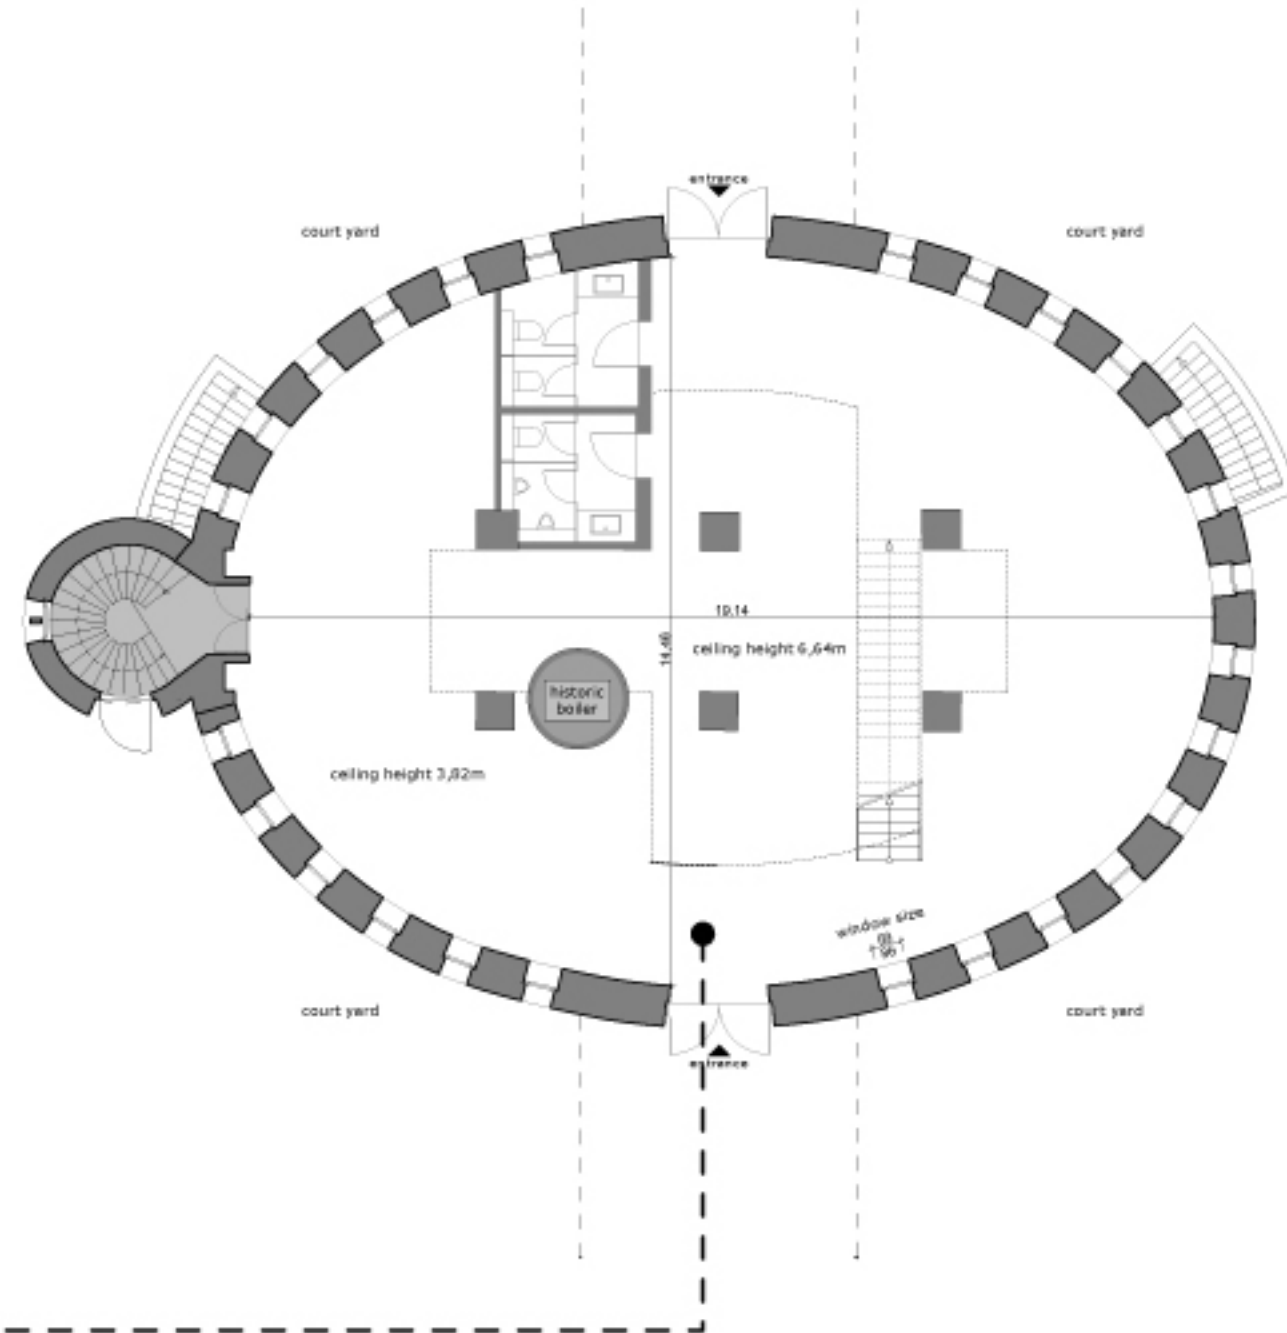

total gross area: 232,30m²

ALL MEASUREMENTS ARE METRIC AND FOR INFORMATIONAL PURPOSE ONLY

HUMBOLDT LLC & CO. KG
info@humboldtberlin.com www.humboldtberlin.com

HUMBOLDT BERLIN