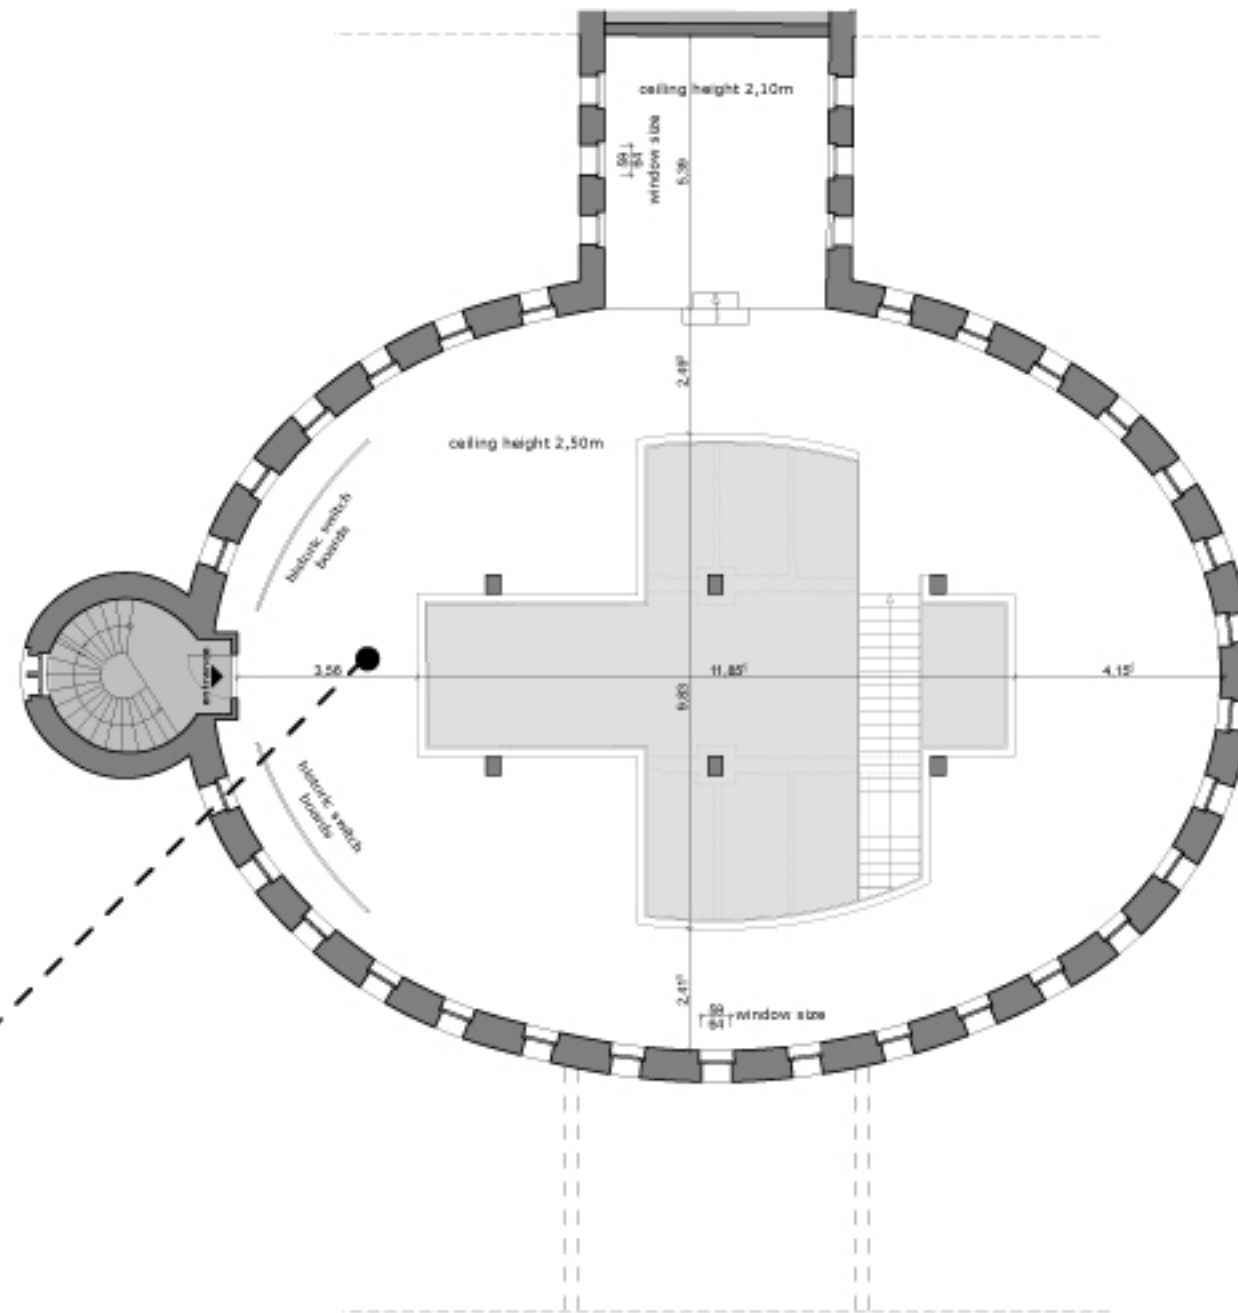

ALL MEASUREMENTS ARE METRIC AND FOR INFORMATIONAL PURPOSE ONLY

HUMBOLDT LLC & CO. KG
info@humboldtberlin.com www.humboldtberlin.com

total gross area mezzanine: 204,89m²

HUMBOLDTBERLIN