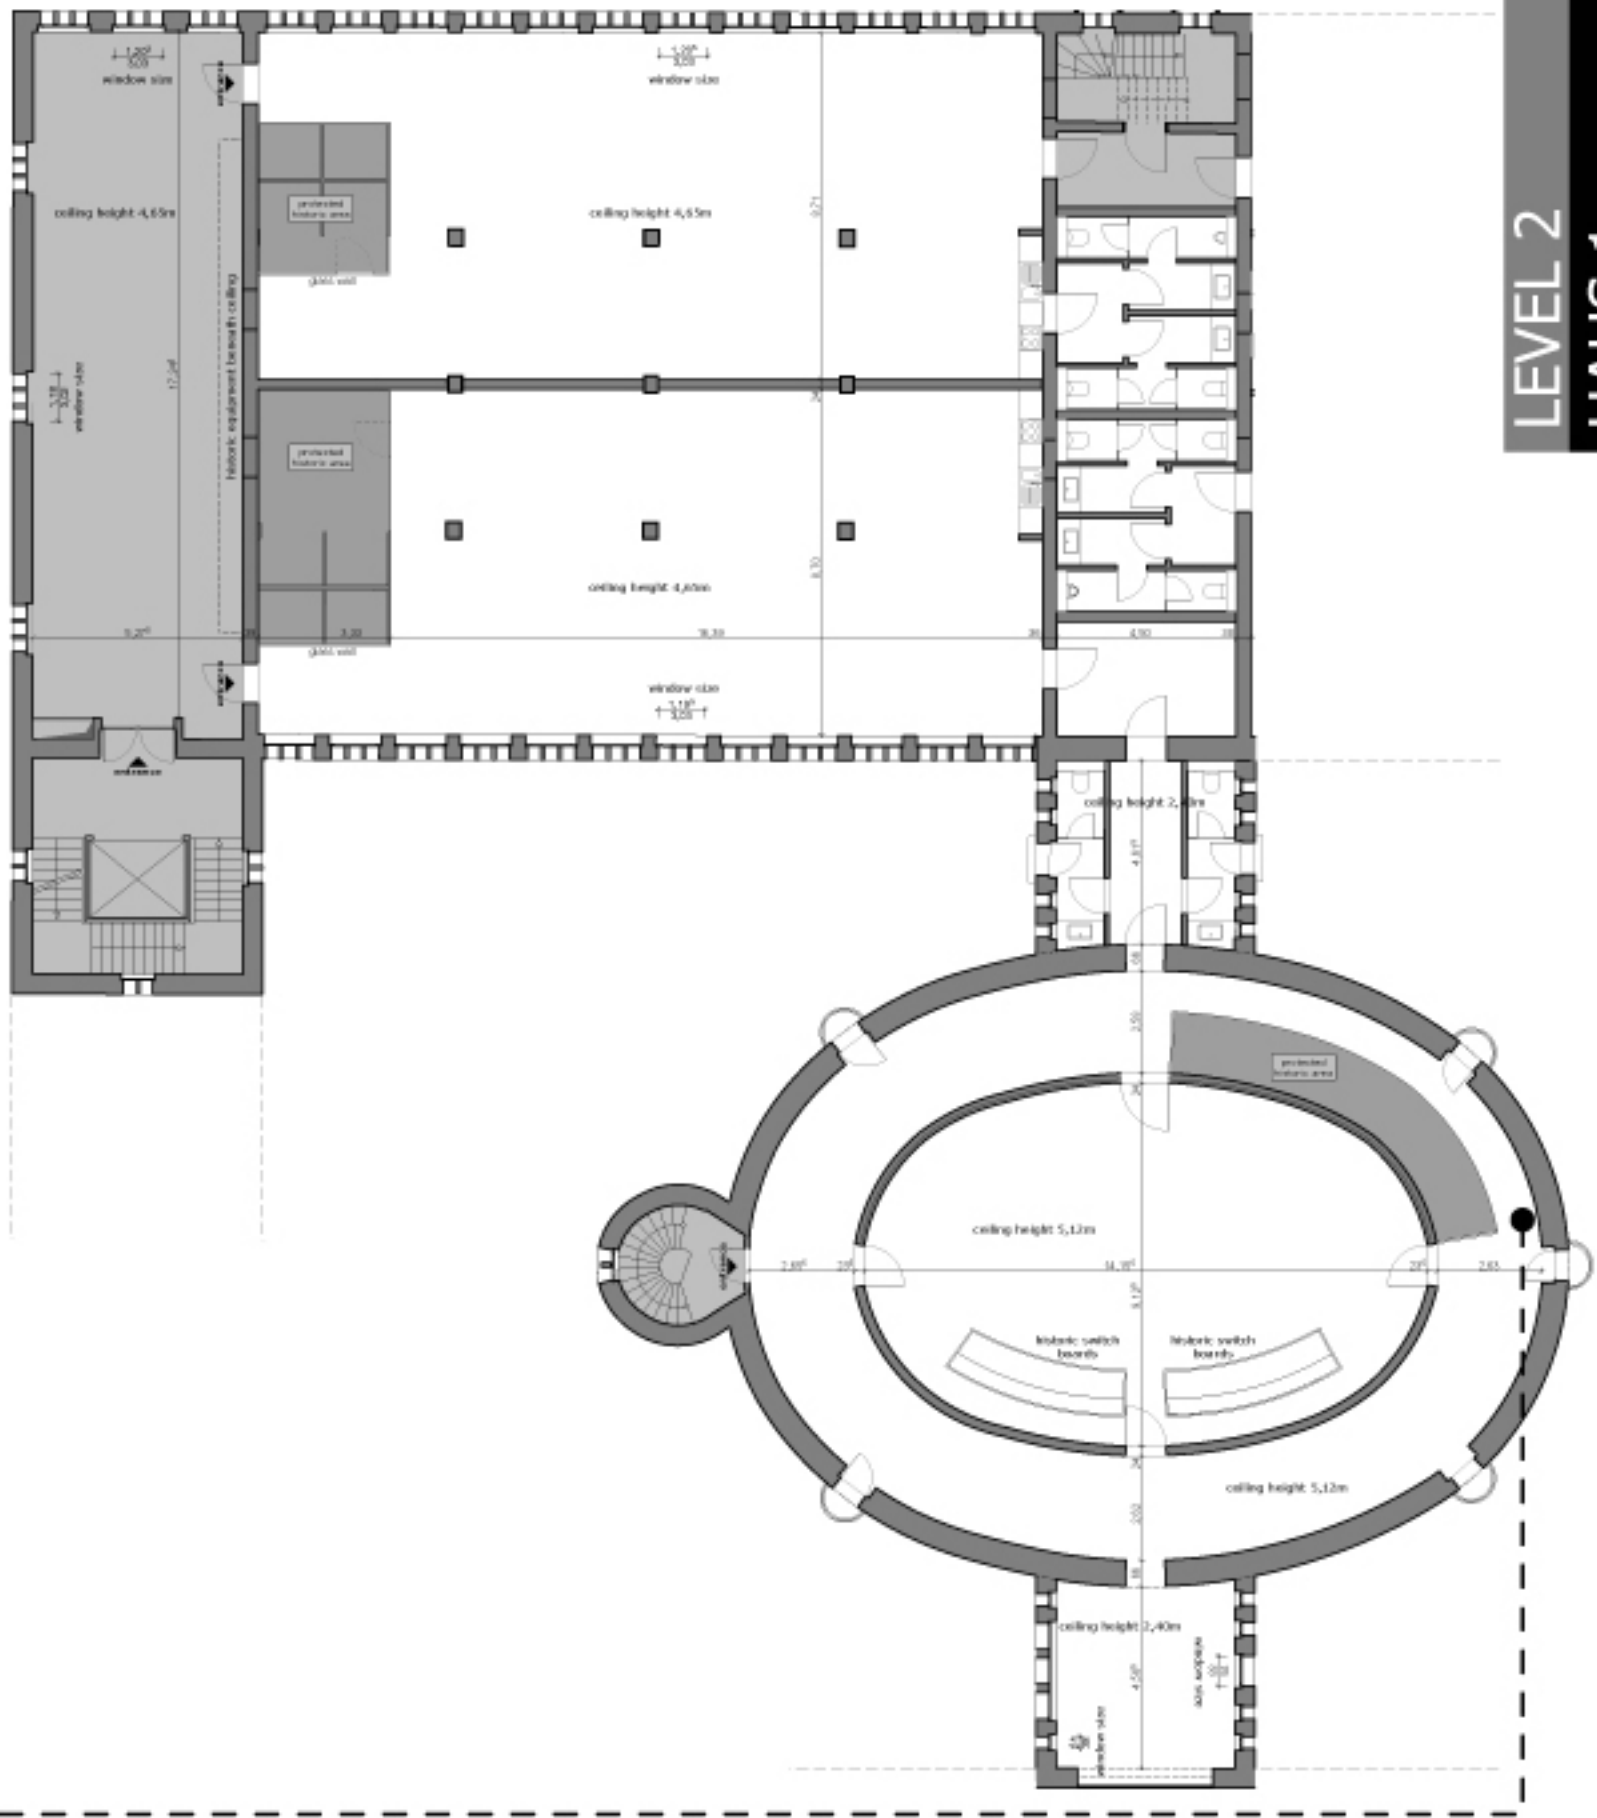

total gross area: 720,82m<sup>2</sup>

LEVEL 2  
HAUS 1

ALL MEASUREMENTS ARE METRIC AND FOR INFORMATIONAL PURPOSE ONLY

HUMBOLDT LLC & CO. KG  
info@humboldtberlin.com www.humboldtberlin.com

# HUMBOLDT BERLIN