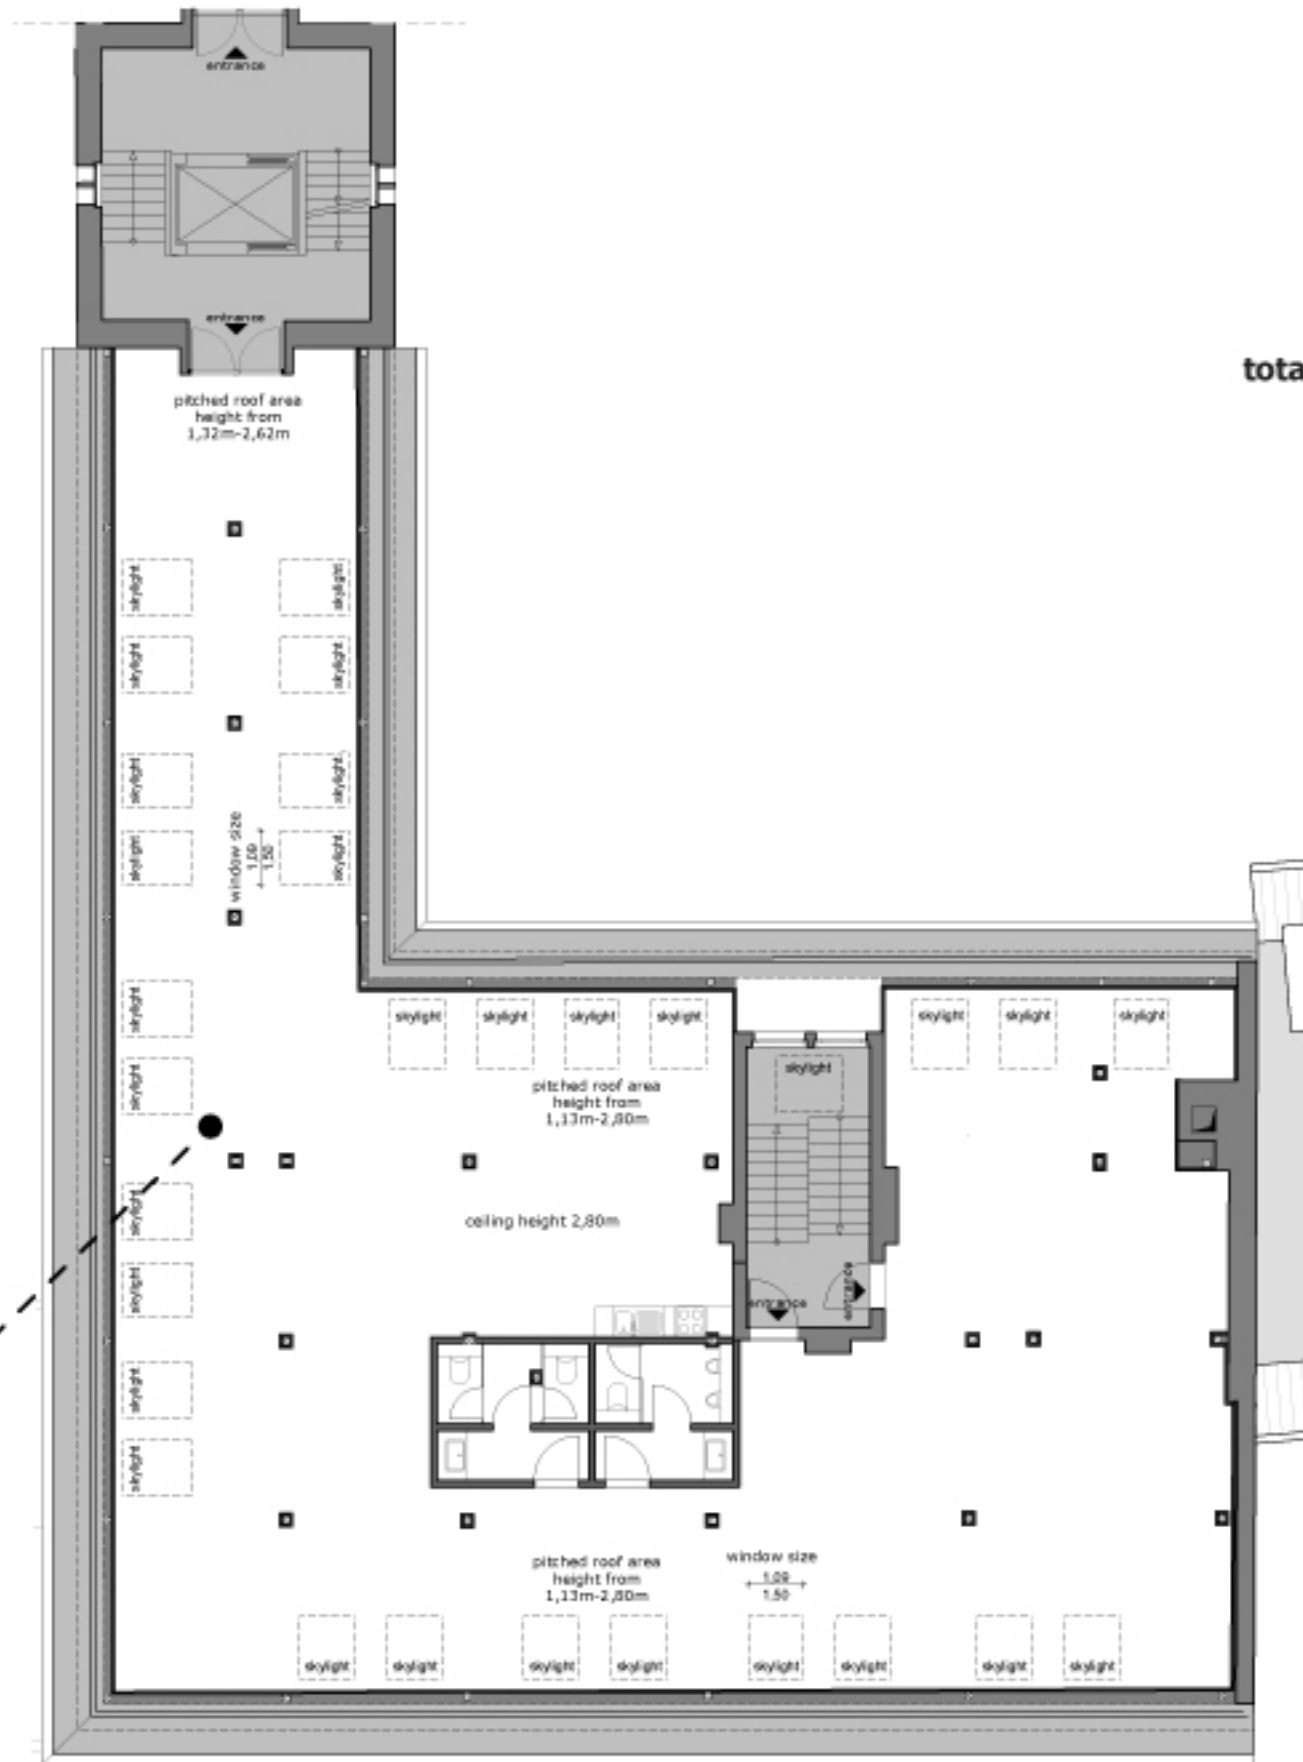

ALL MEASUREMENTS ARE METRIC AND FOR INFORMATIONAL PURPOSE ONLY

HUMBOLDT LLC & CO. KG  
info@humboldtberlin.com www.humboldtberlin.com

total gross area: 385,79m<sup>2</sup>

LEVEL 6  
HAUS 2

# HUMBOLDT BERLIN