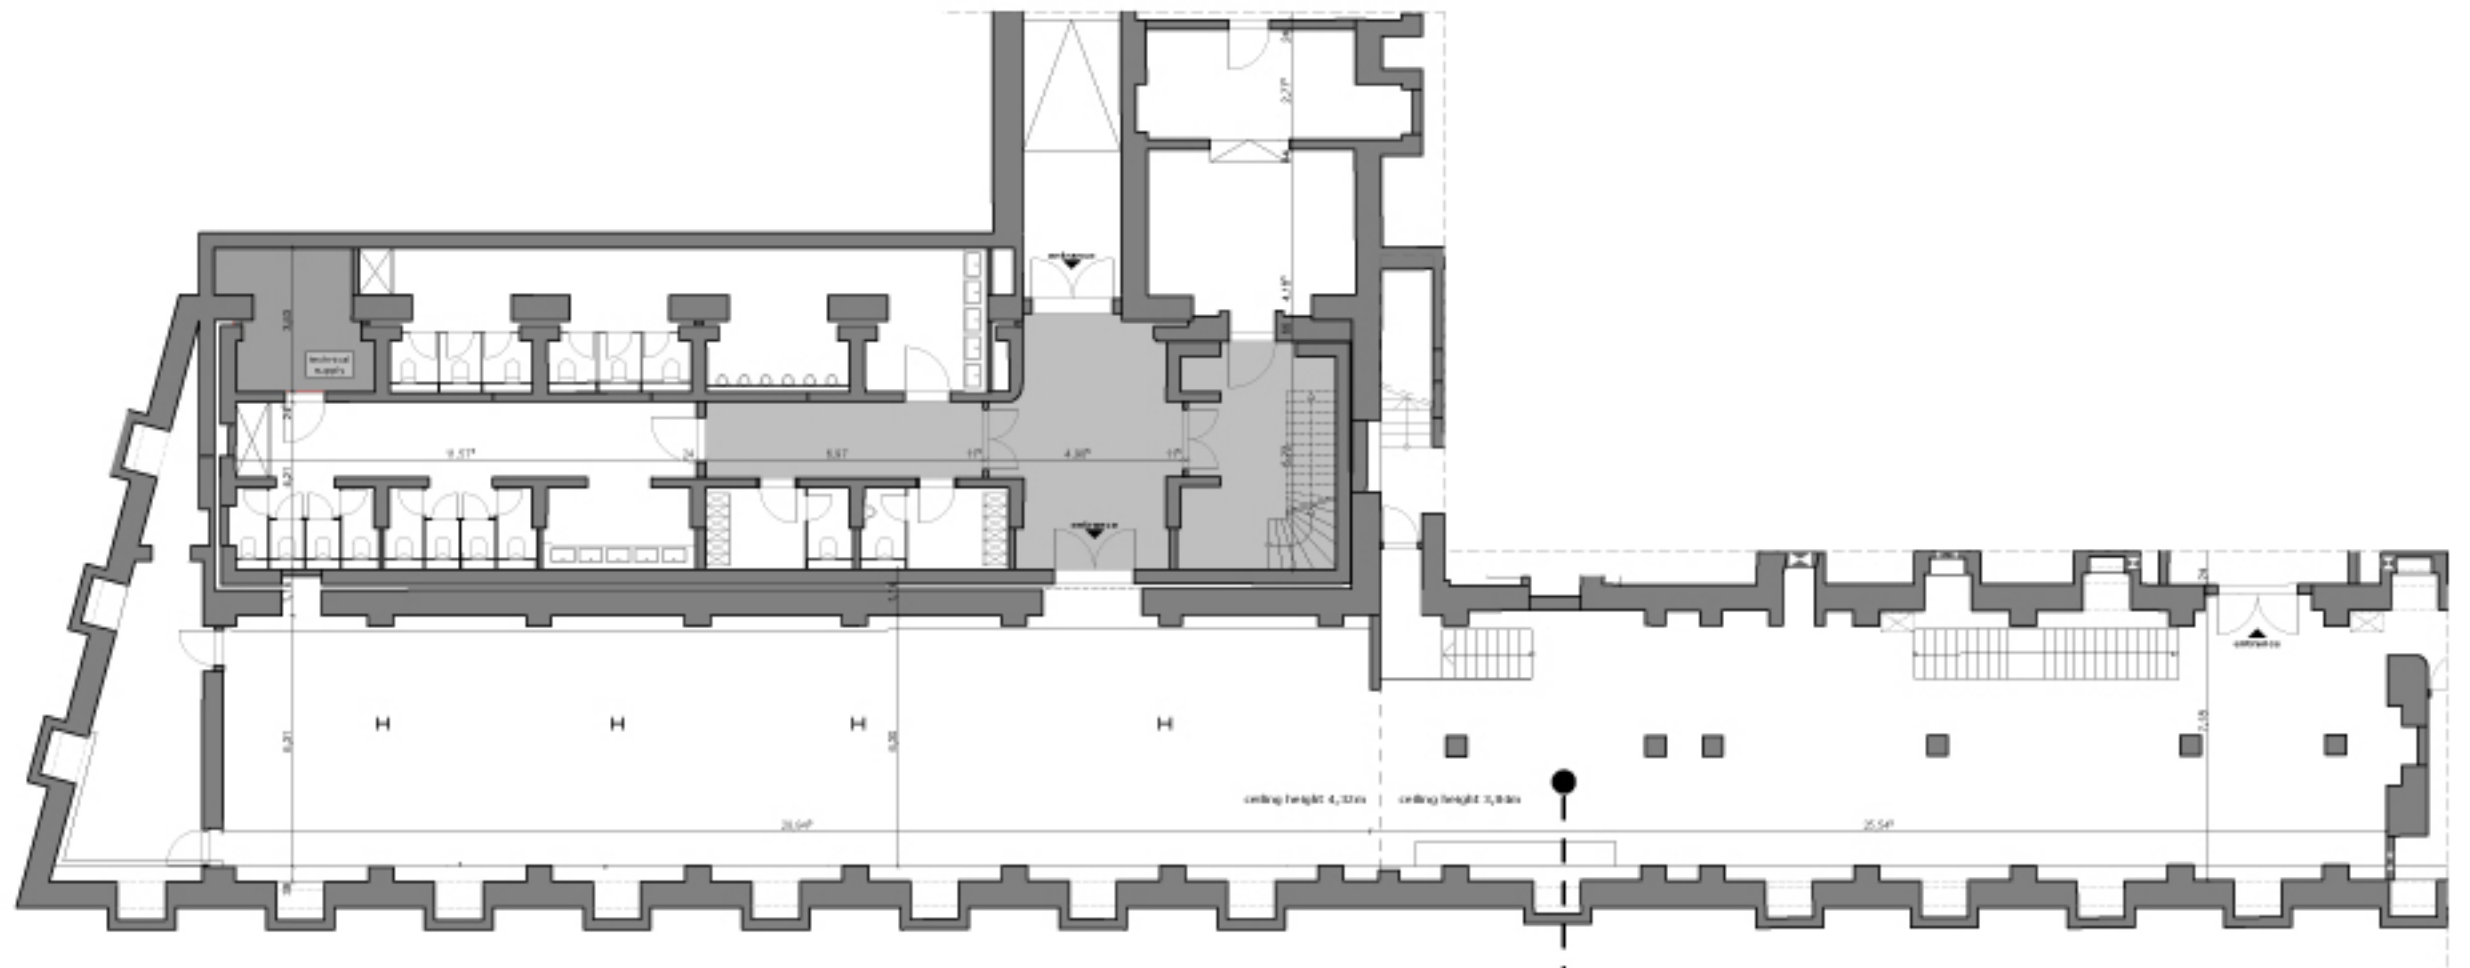

ALL MEASUREMENTS ARE METRIC AND FOR INFORMATIONAL PURPOSE ONLY

HUMBOLDT LLC & CO. KG  
info@humboldtberlin.com www.humboldtberlin.com

exhibition:	387,05m <sup>2</sup>
washrooms:	122,36m <sup>2</sup>
storage:	38,43m <sup>2</sup>
common:	61,35m <sup>2</sup>
<b>total gross area:</b>	<b>609,19m<sup>2</sup></b>

LEVEL -1  
HAUS 3

**HUMBOLDT**BERLIN