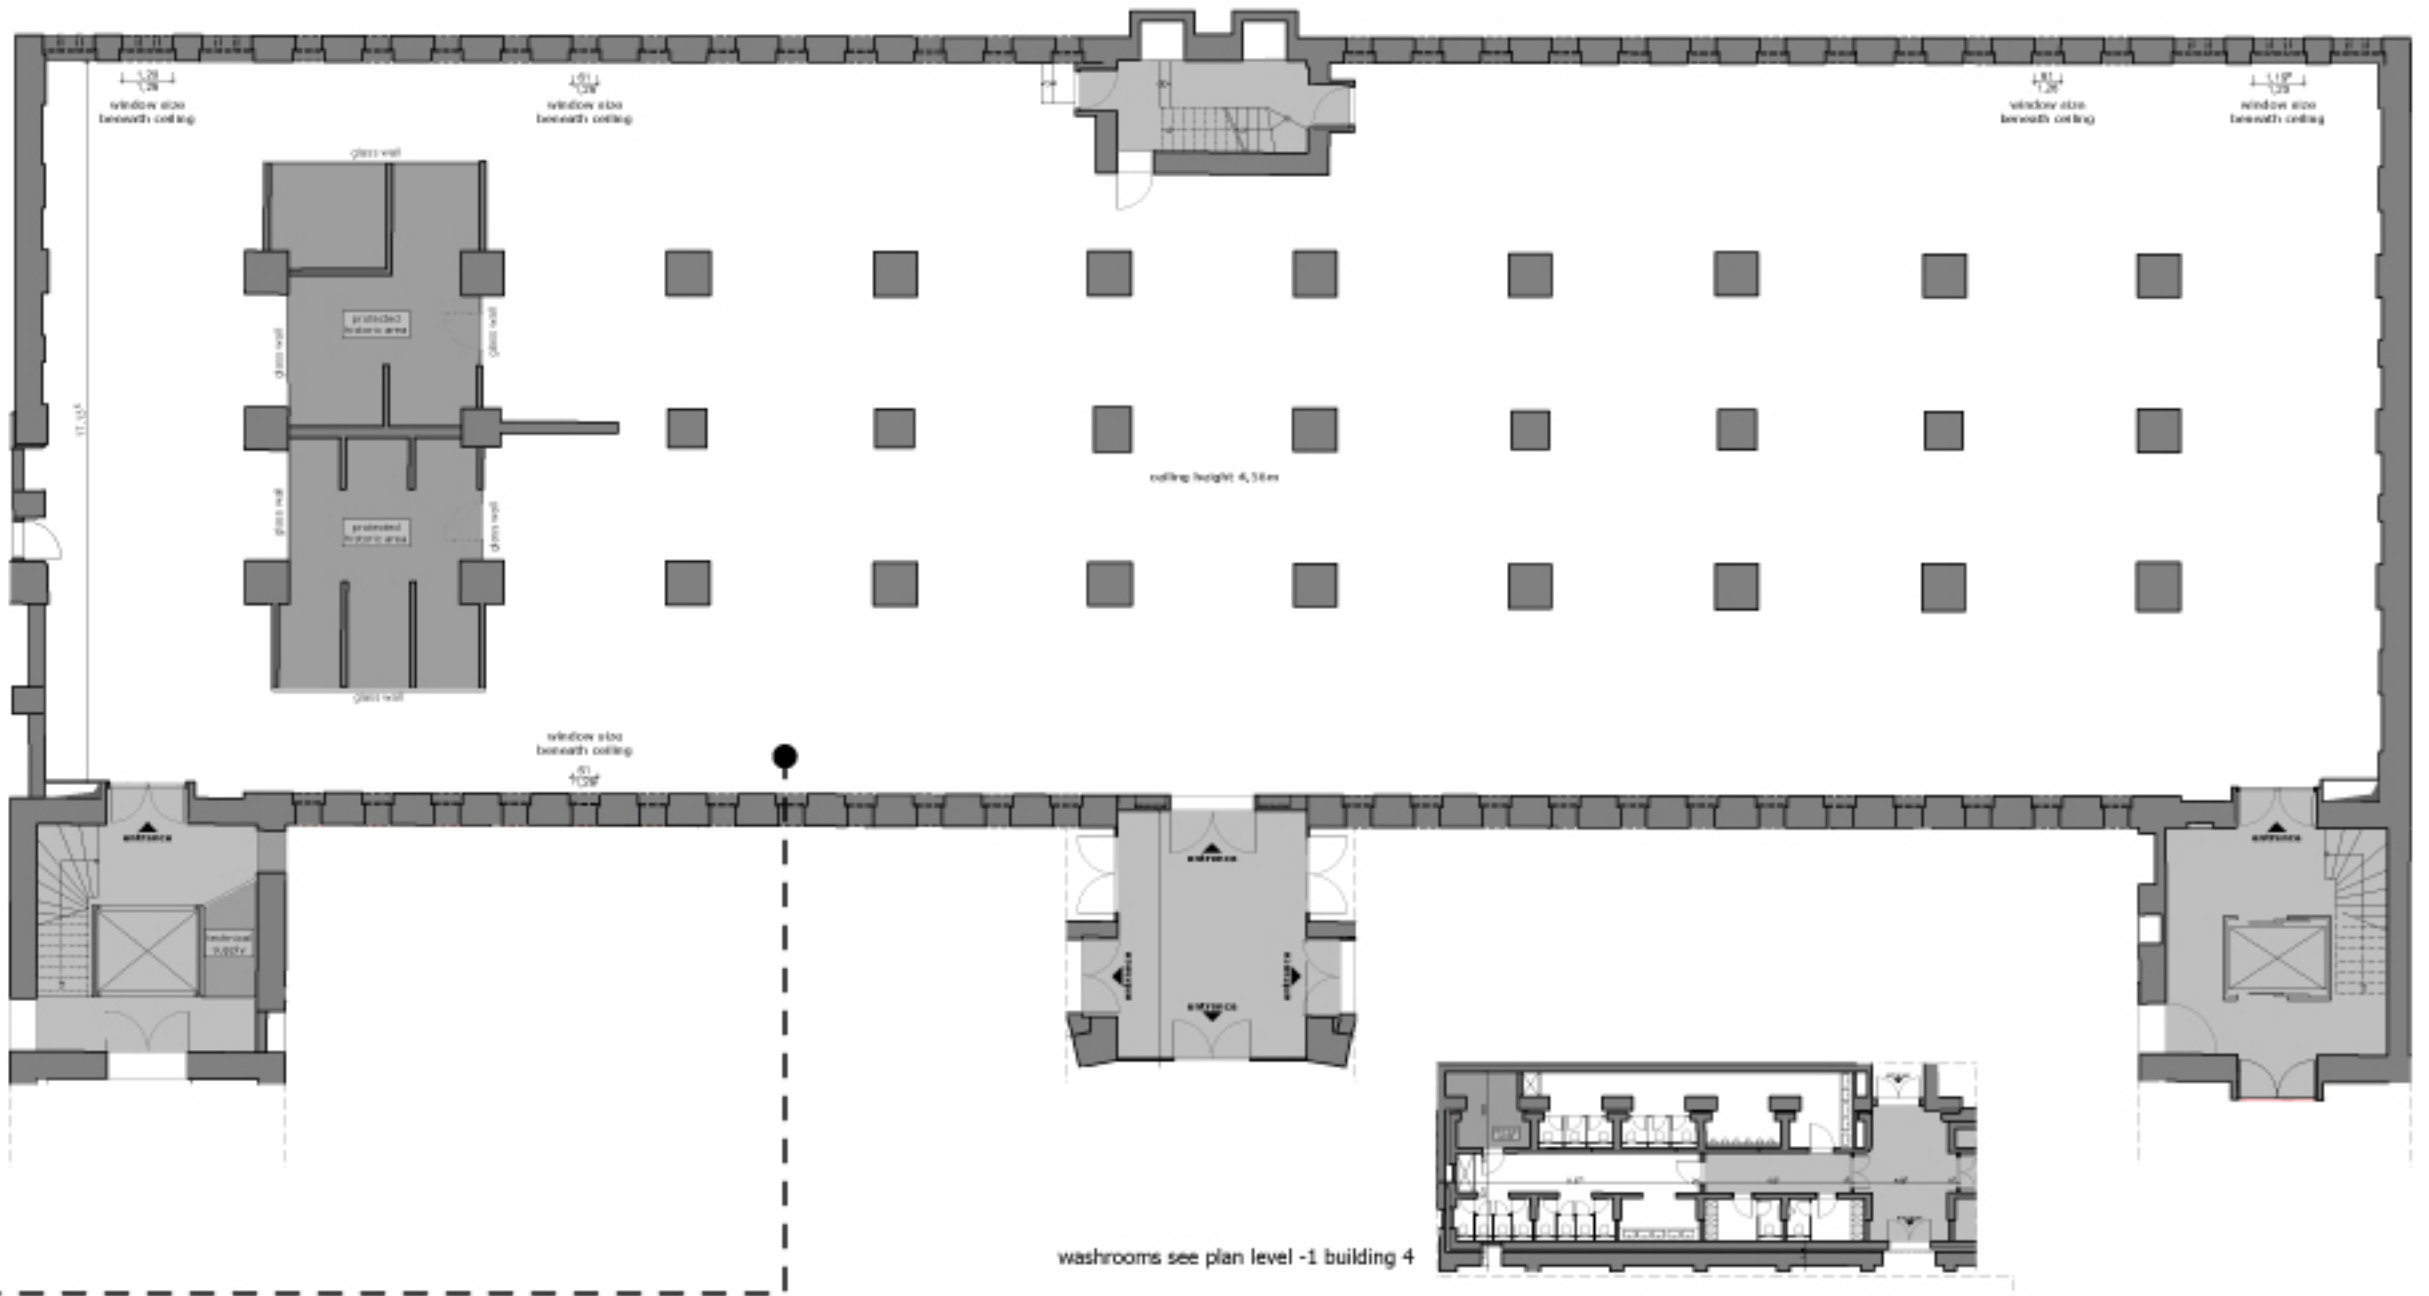

gallery: 888,12m²
 washrooms: 122,36m²
 common: 112,79m²
total gross area: 1.123,27m²

ALL MEASUREMENTS ARE METRIC AND FOR INFORMATIONAL PURPOSE ONLY

HUMBOLDT LLC & CO. KG
 info@humboldtberlin.com www.humboldtberlin.com