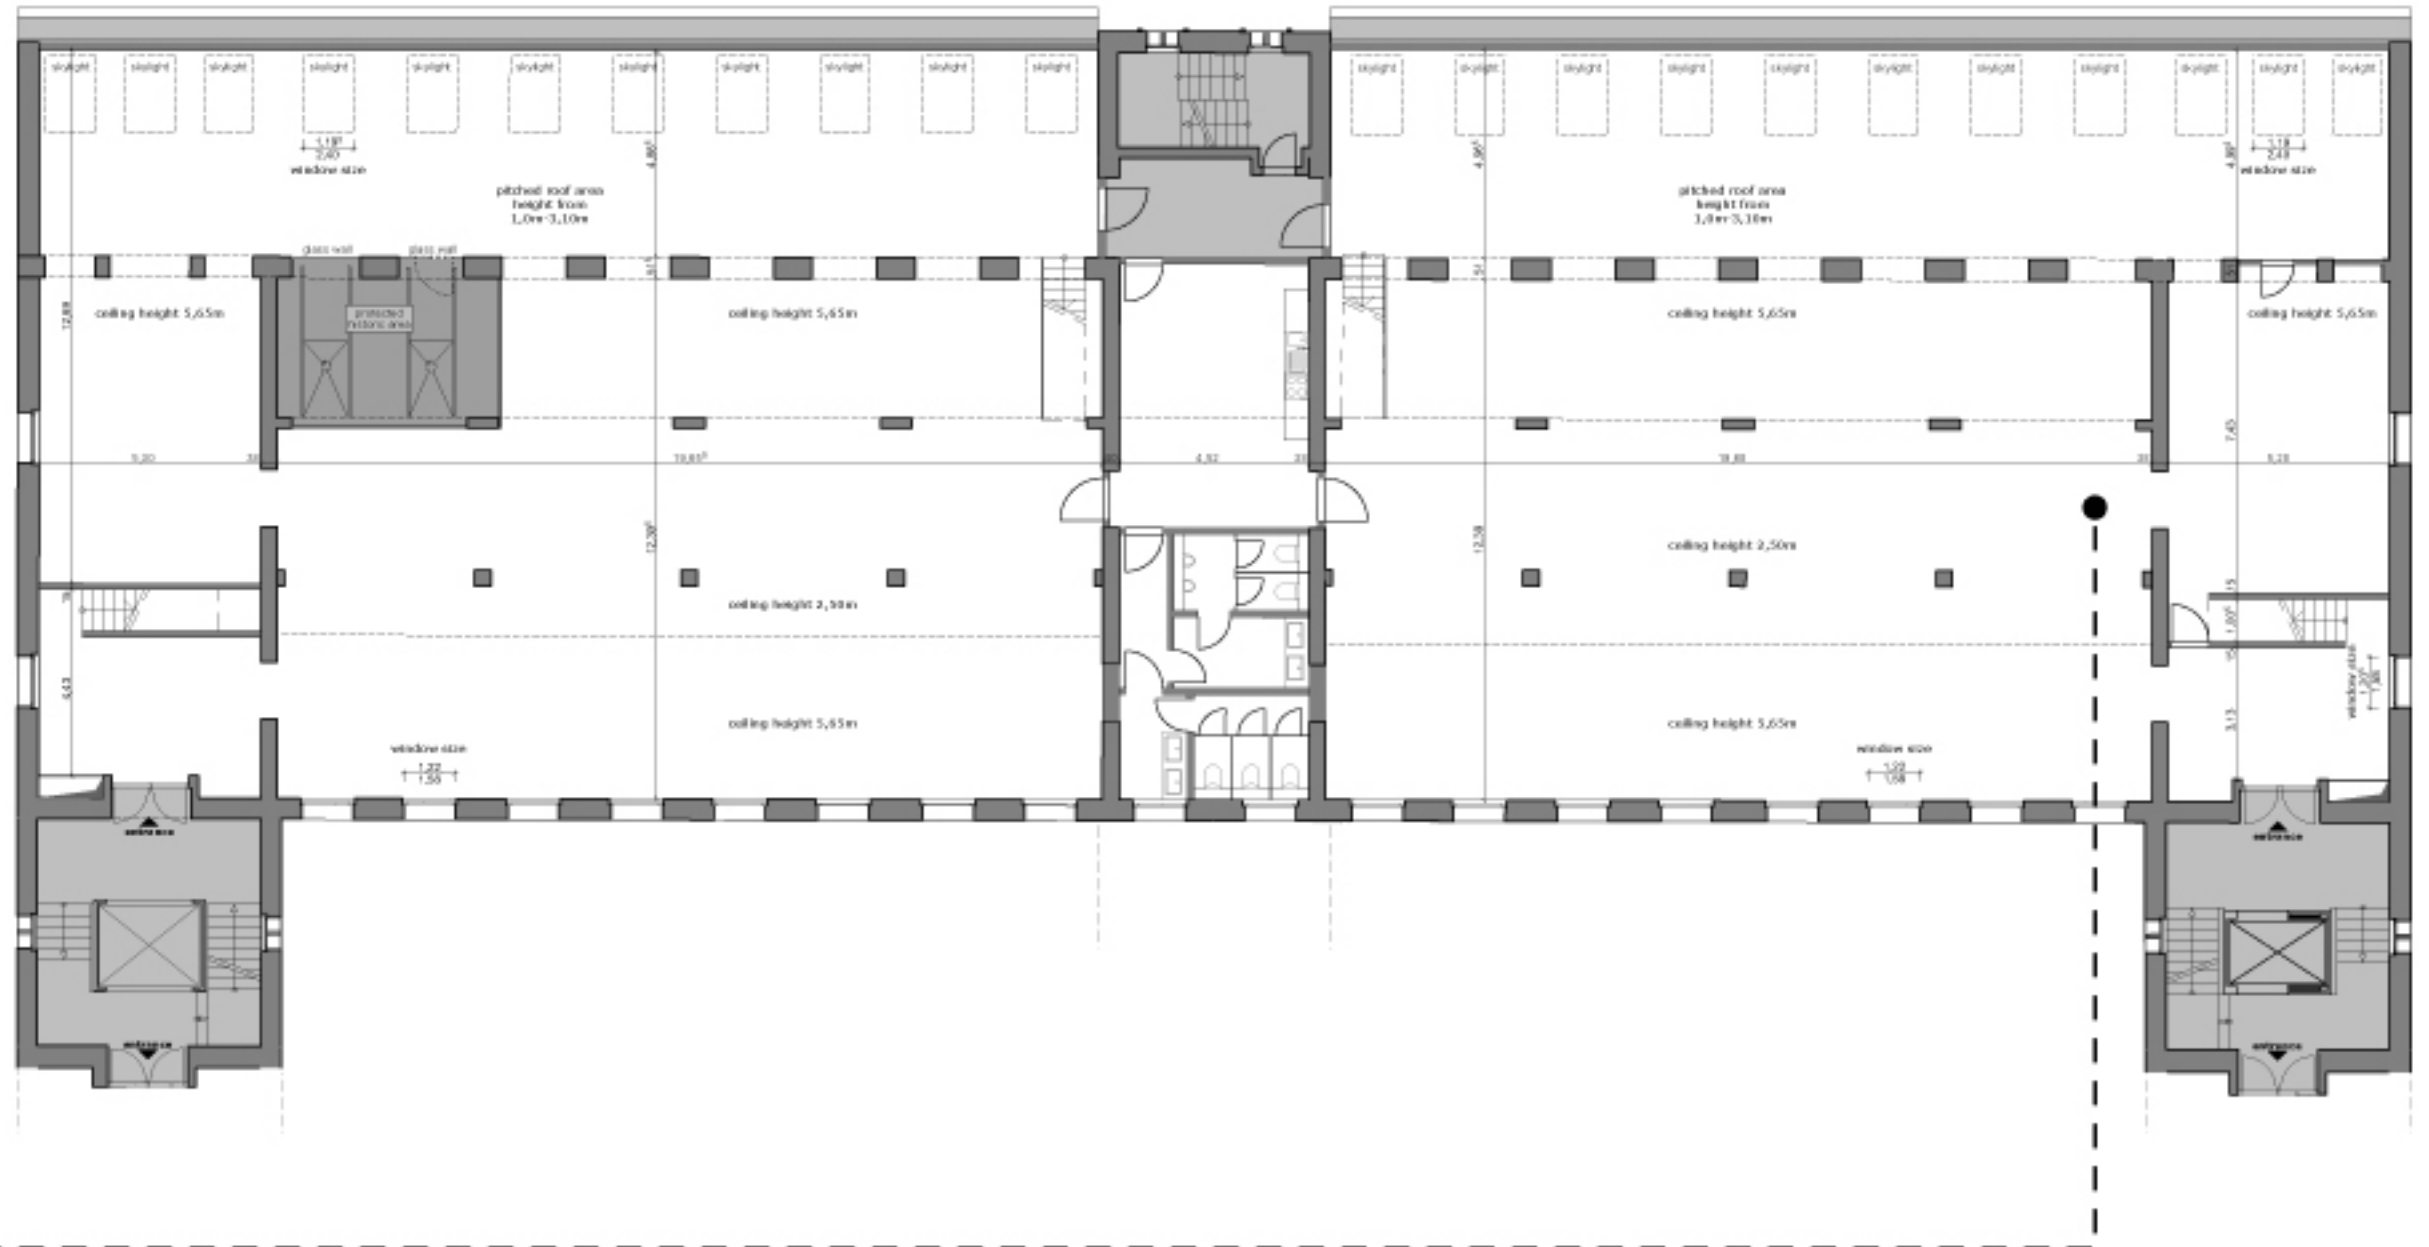

total gross area: 995,12m²

ALL MEASUREMENTS ARE METRIC AND FOR INFORMATIONAL PURPOSE ONLY

HUMBOLDT LLC & CO. KG
info@humboldtberlin.com www.humboldtberlin.com

HUMBOLDTBERLIN