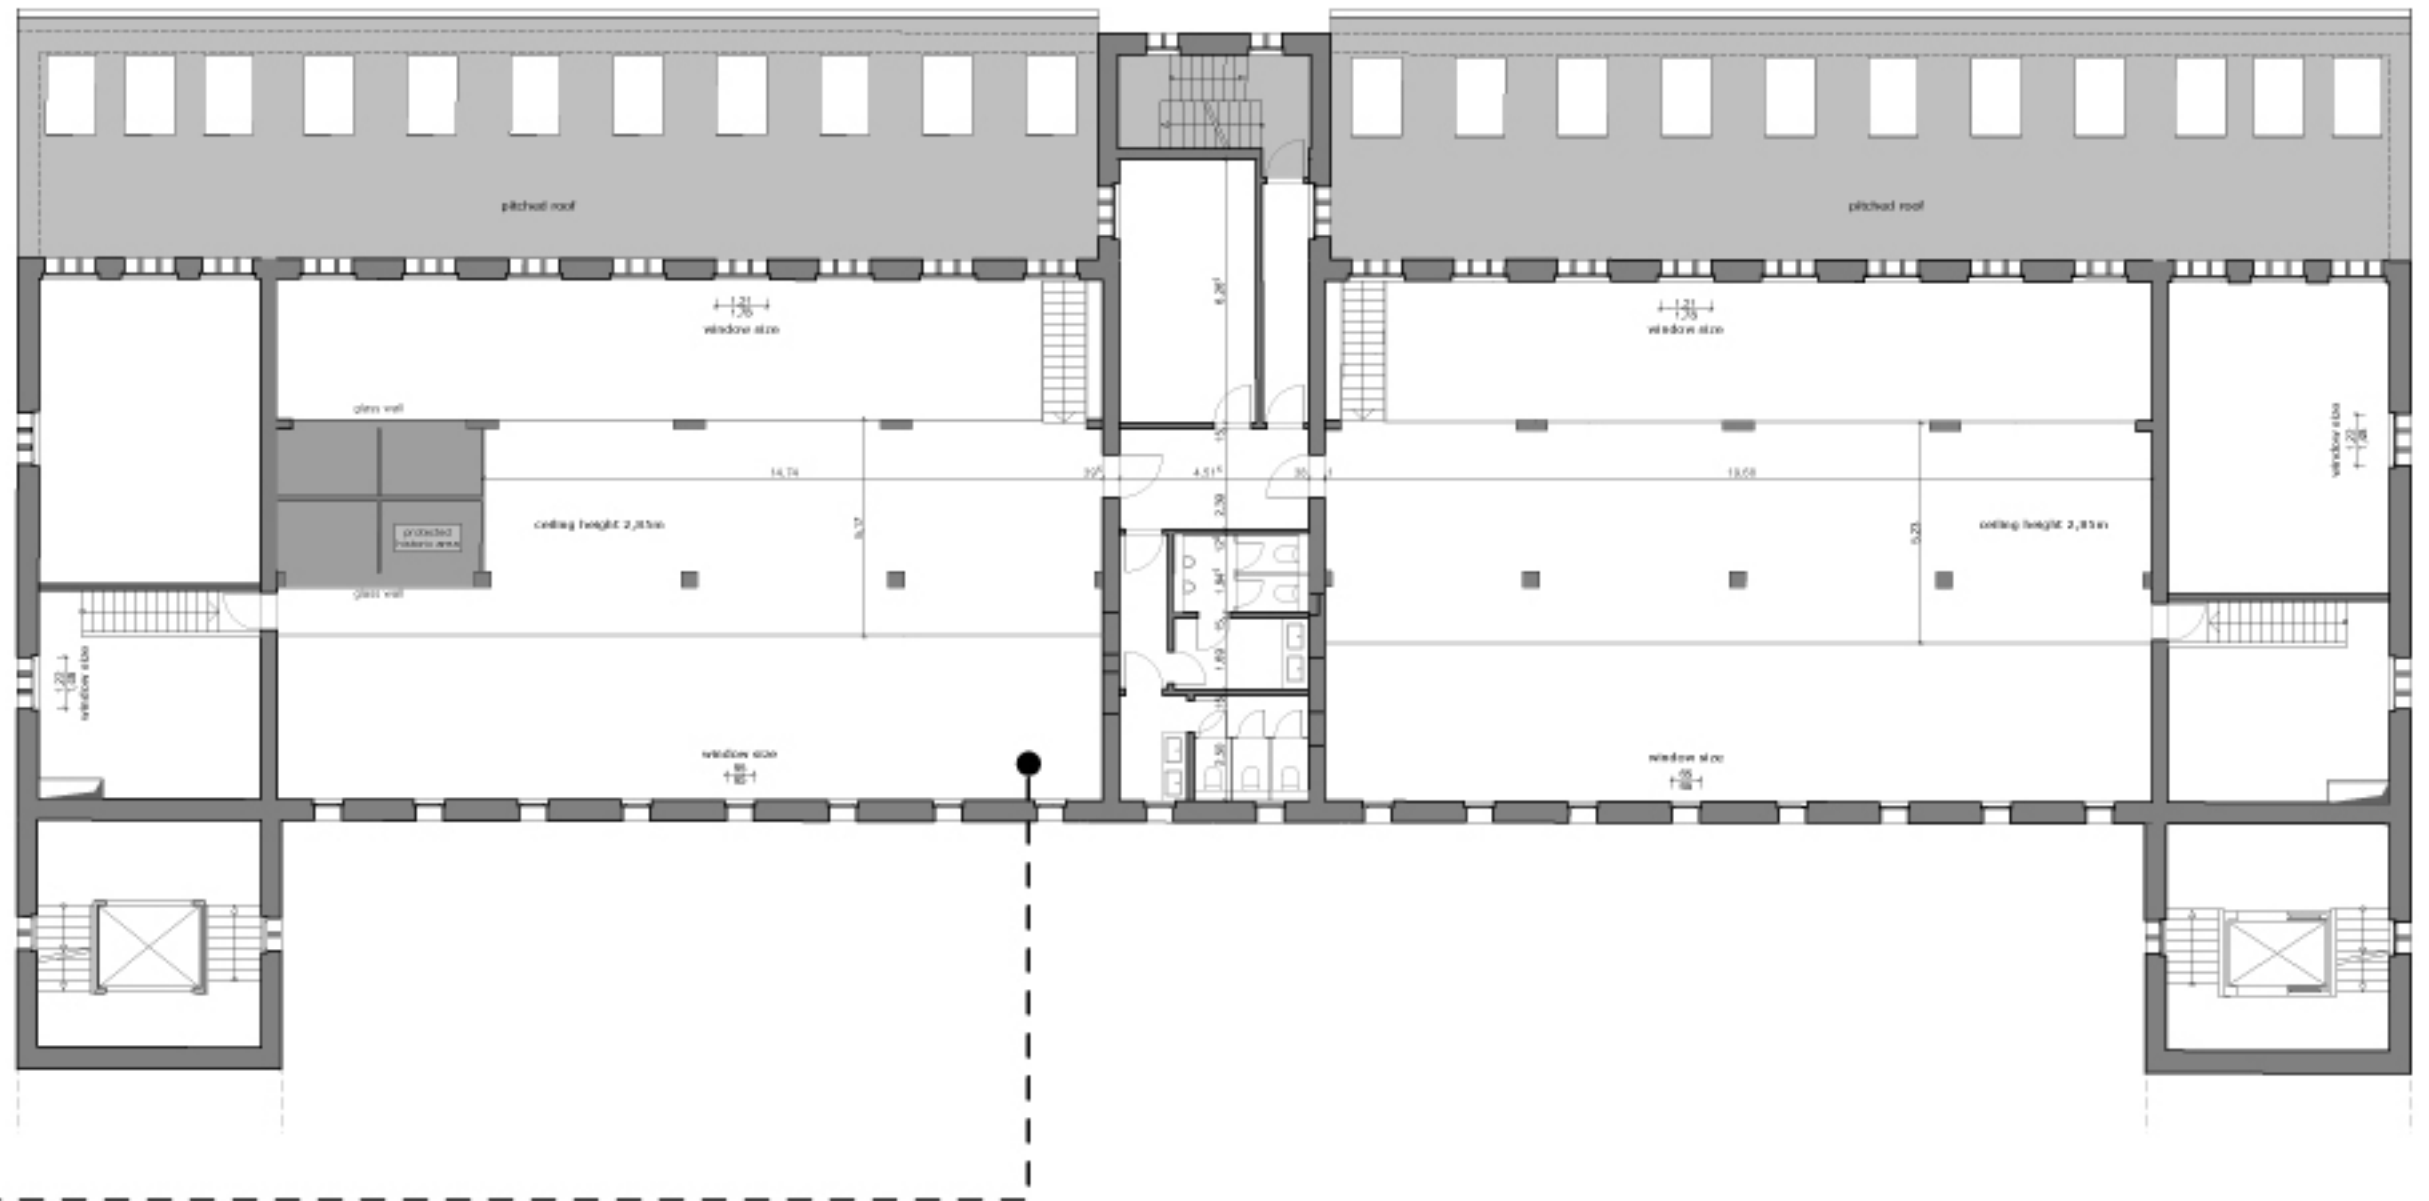

total gross area: 1.006,71m<sup>2</sup>

ALL MEASUREMENTS ARE METRIC AND FOR INFORMATIONAL PURPOSE ONLY

HUMBOLDT LLC & CO. KG  
info@humboldtberlin.com www.humboldtberlin.com

# HUMBOLDT BERLIN