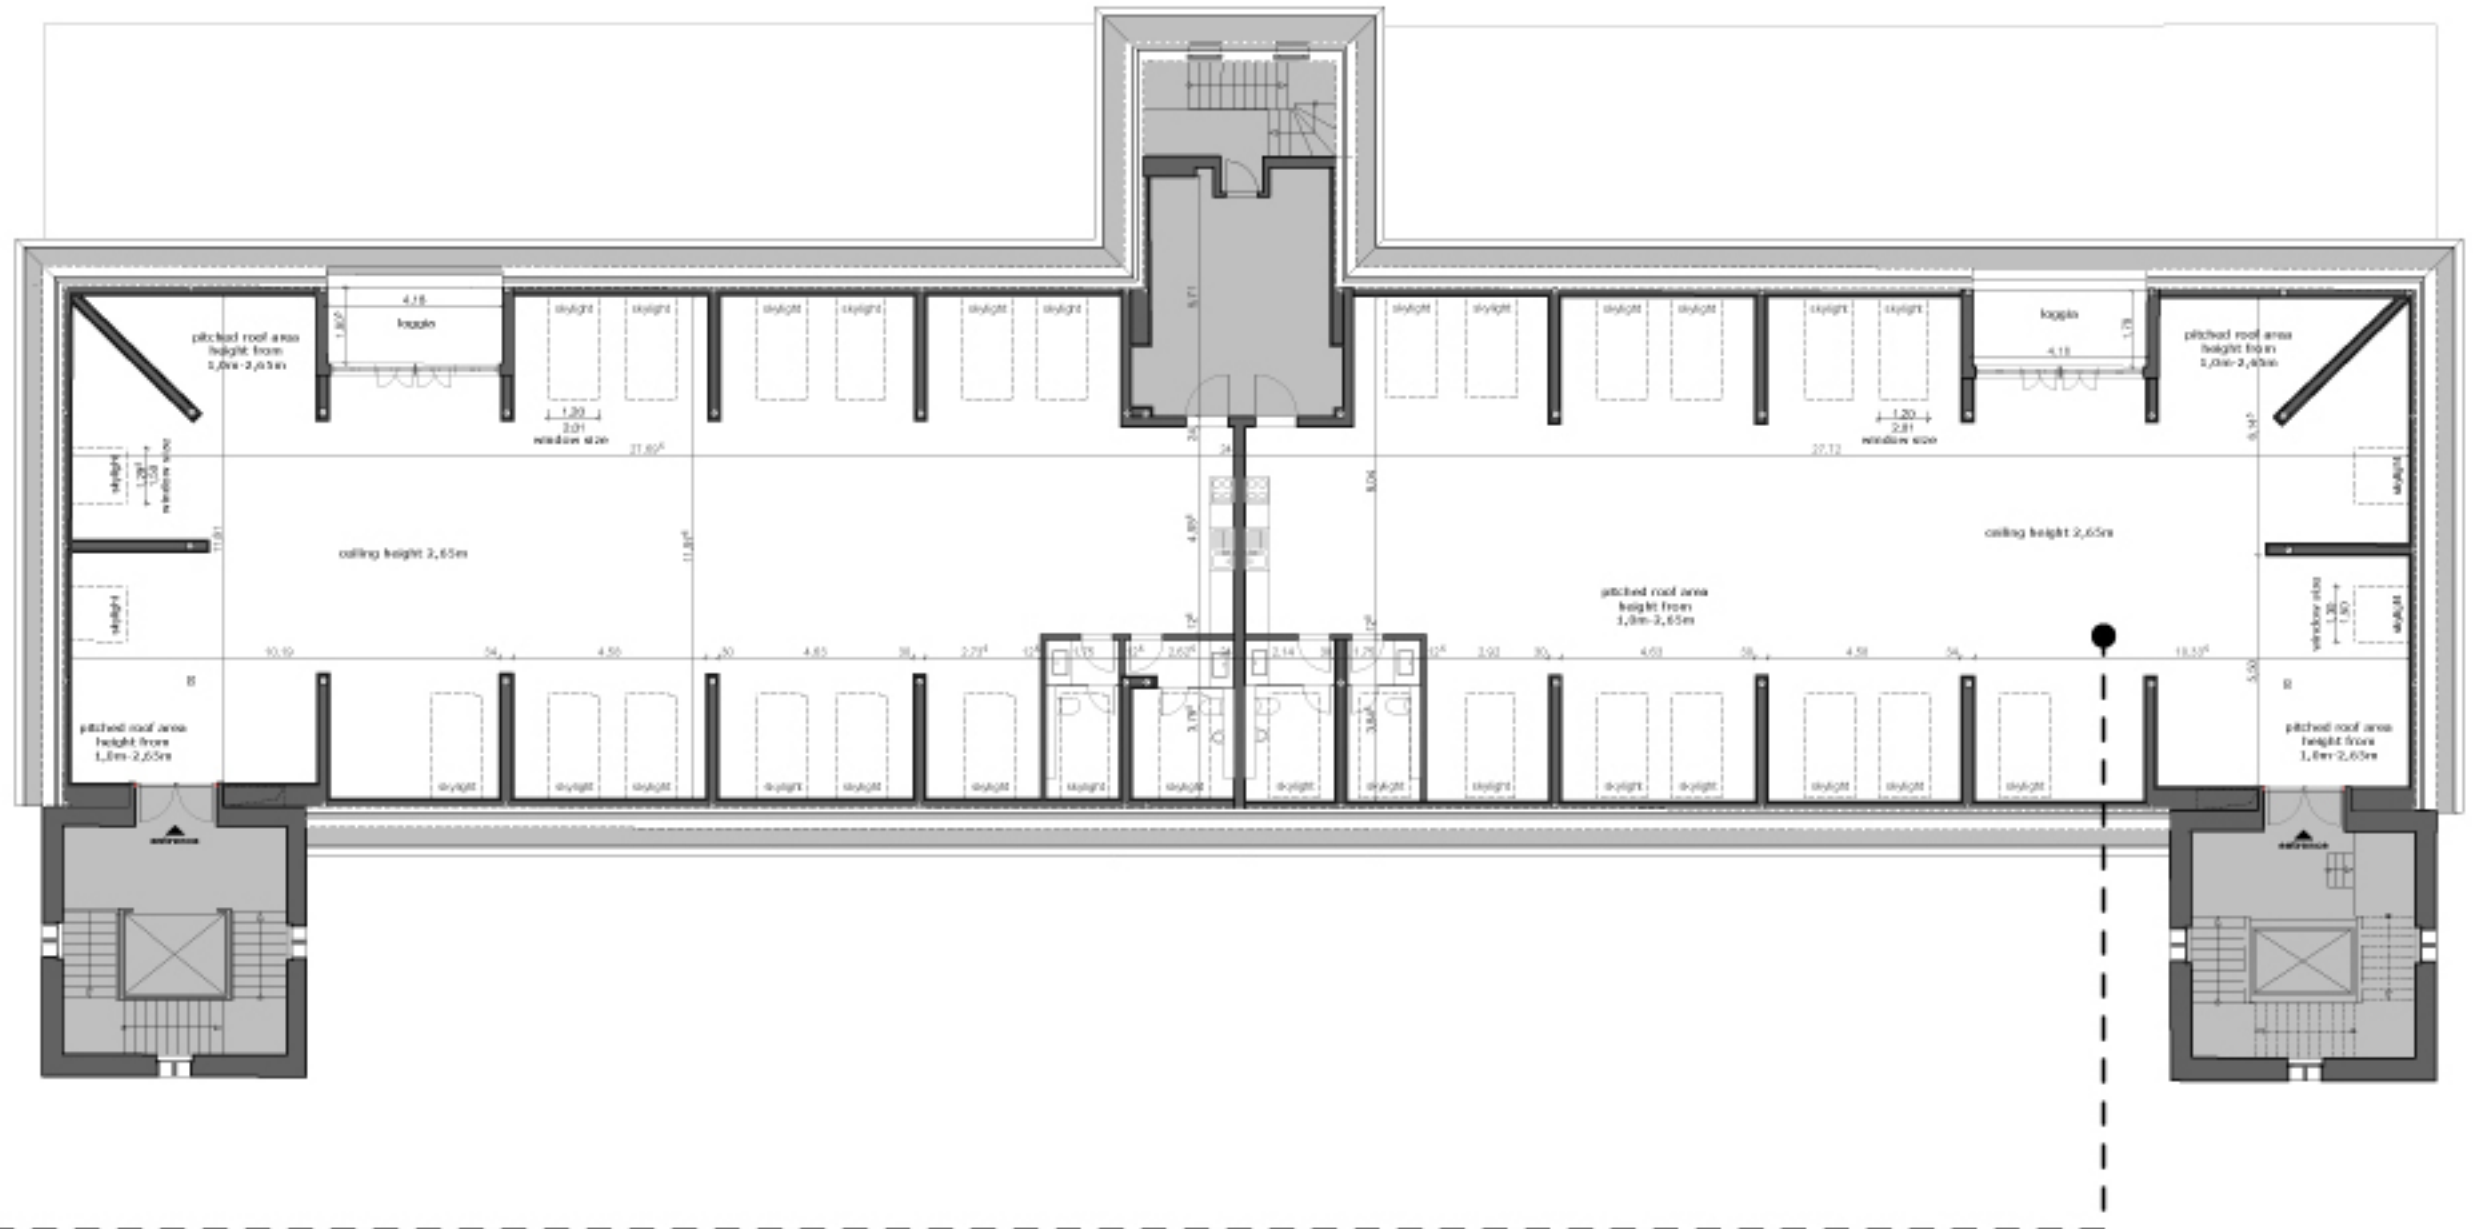

total gross area: 744,11m²

ALL MEASUREMENTS ARE METRIC AND FOR INFORMATIONAL PURPOSE ONLY

HUMBOLDT LLC & CO. KG
info@humboldtberlin.com www.humboldtberlin.com

HUMBOLDT BERLIN