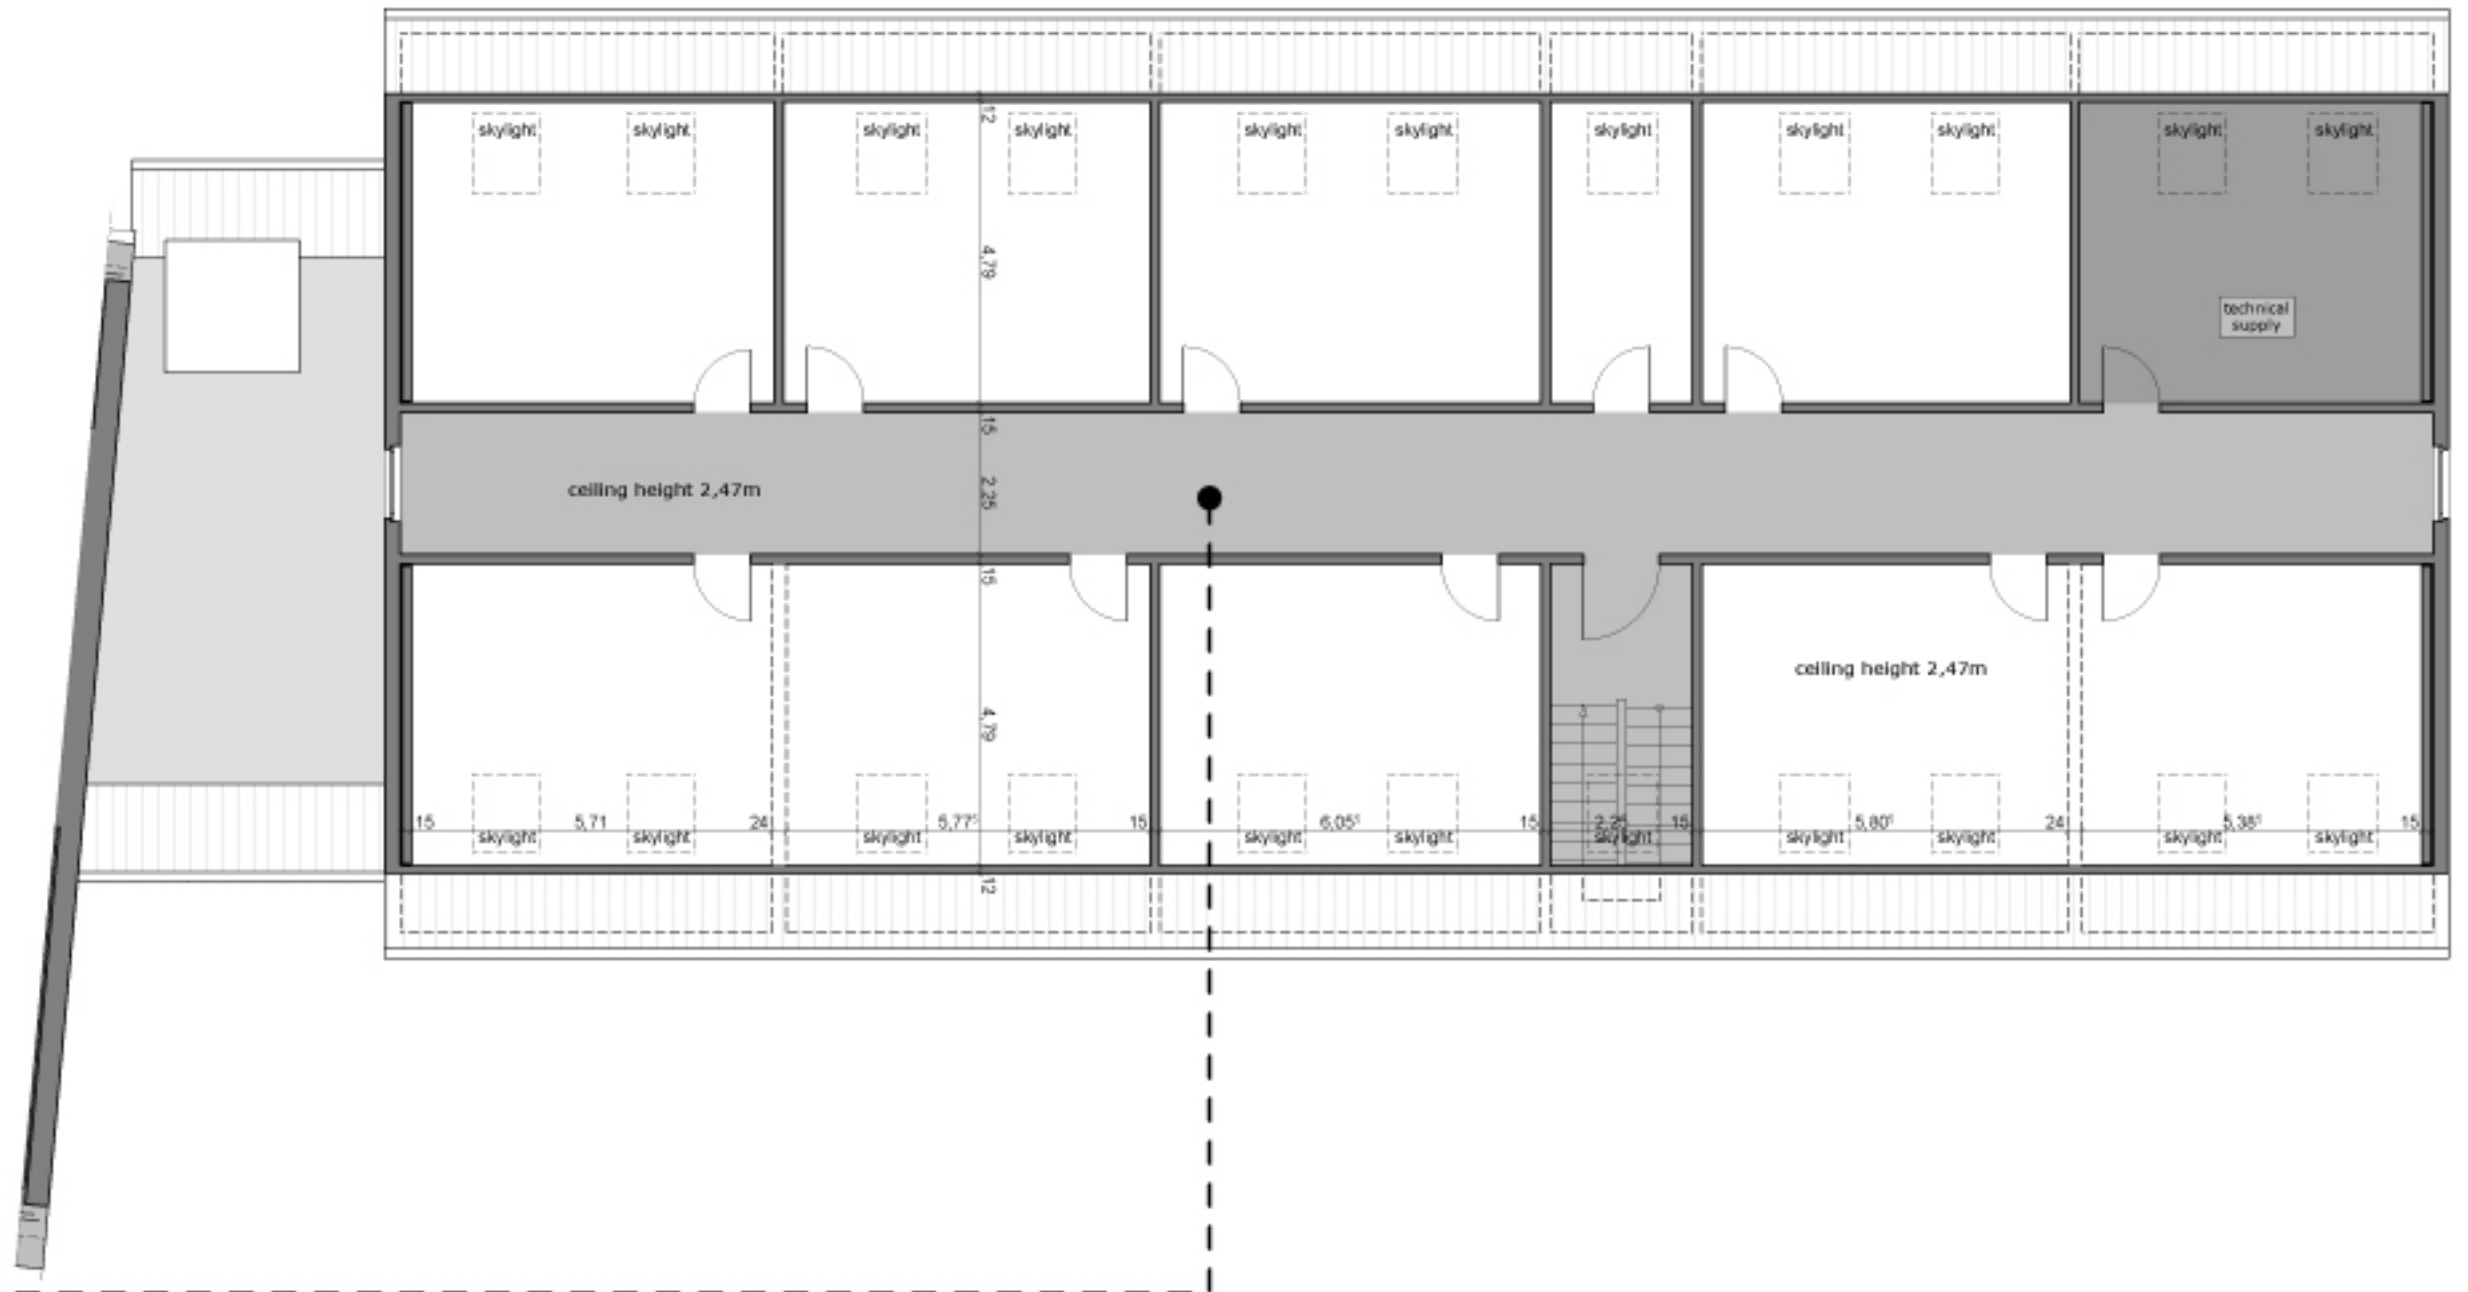

total gross area: 346,09m²

ALL MEASUREMENTS ARE METRIC AND FOR INFORMATIONAL PURPOSE ONLY

HUMBOLDT LLC & CO. KG
info@humboldtberlin.com www.humboldtberlin.com

HUMBOLDT BERLIN